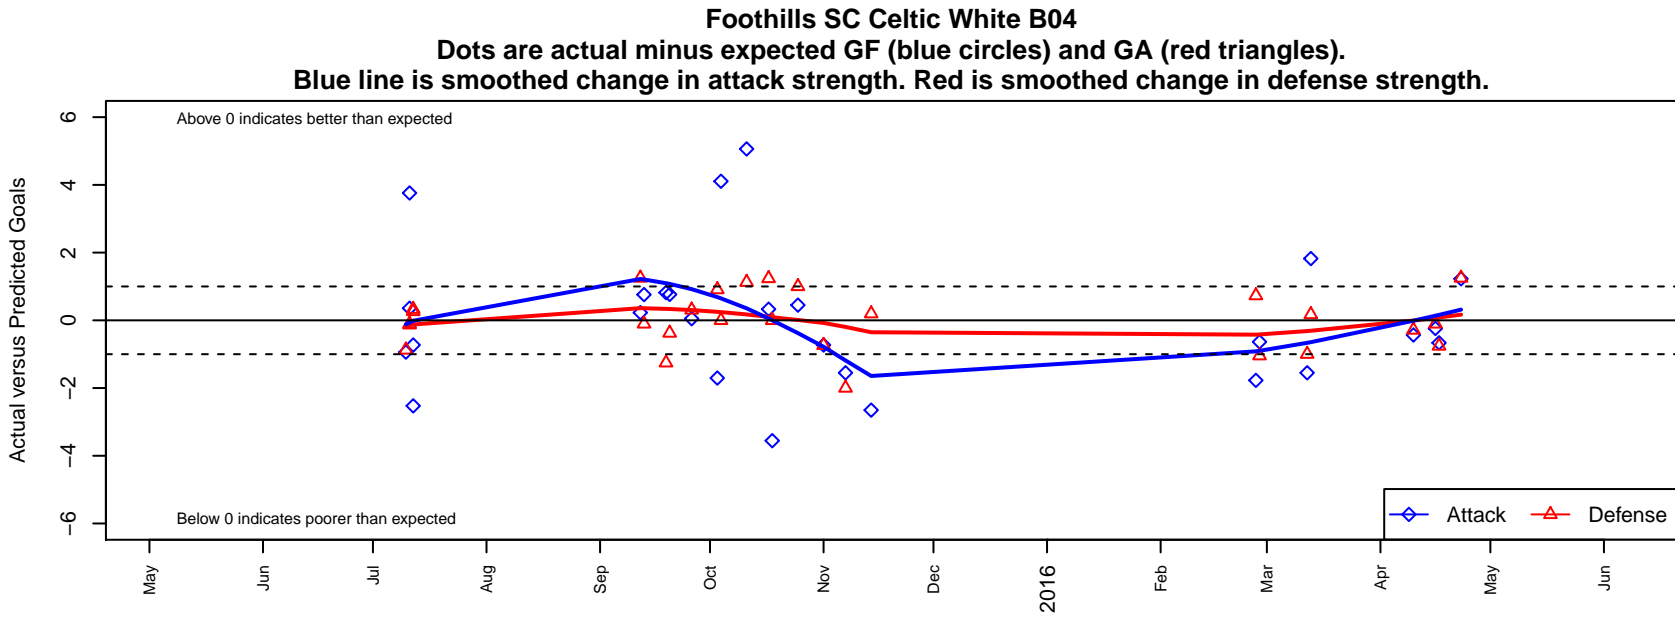

Foothills SC Celtic White B04

Foothills SC
 Portland, OR
 B04 total strength=470
 attack=0.4 defense=0.26
 fall league = PTT B04 Div 1 White
 spr league = Spr OYS B04 Div 1 White

alt names used:
 FSC Celtic 04B White
 FSC Celtic 04B White
 FSC Celtic 04B White
 FOOTHILLSFSC CELTIC 04 WHITE

Venues played:
 2015 PCU Summer Classic U11 Silver
 2015 PTT B04 Division 1 White
 2015 OYS Presidents Cup B04
 2015 Spr OYS B04 Division 1 White

**attack and defense variance (black dot)
relative to other teams
and top 10 in region**