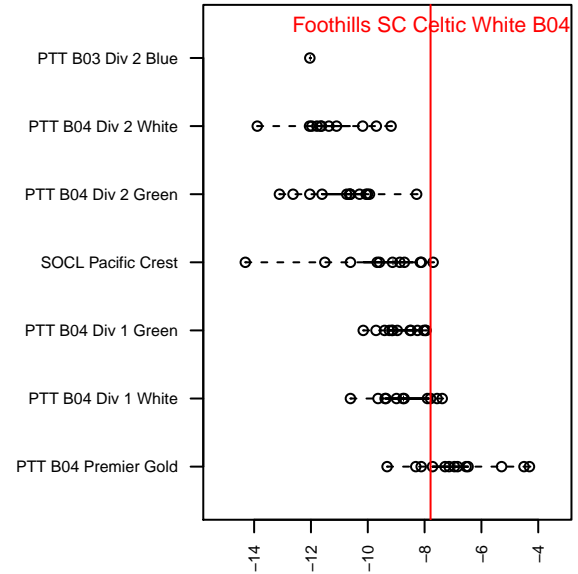

**attack and defense rating
relative to others at age
and all opponents in last 13 months**